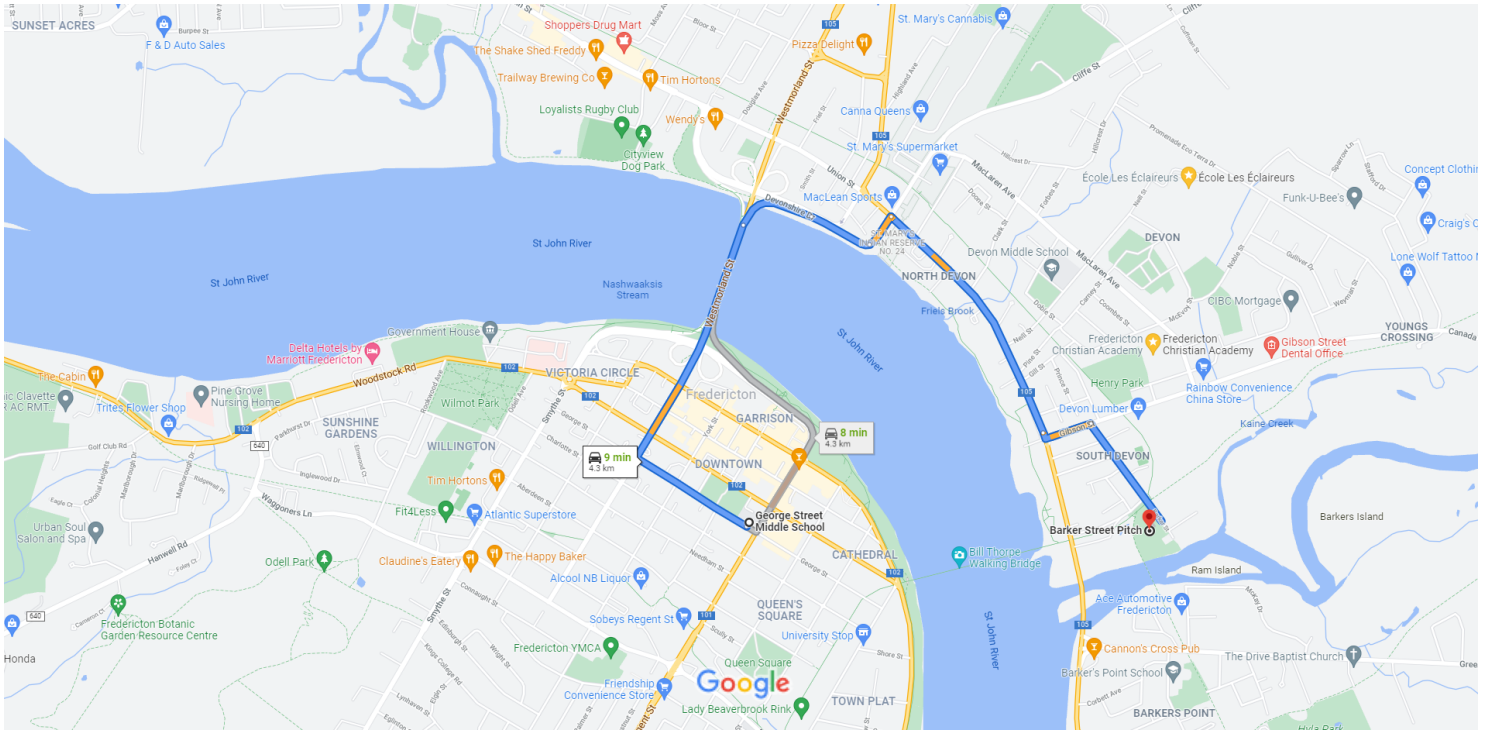

George Street Middle School to Barker Street Pitch

Drive 4.3 km, 9 min

Map data ©2021 Google 200 m

George Street Middle School

575 George St, Fredericton, NB E3B 1K2

- ↑ 1. Head northwest on George St toward Rue Carleton St
2 min (550 m)

Continue on Westmorland St. Take Rte 105 S/NB-105 S to Barker St

- ↘ 2. Turn right onto Westmorland St
1.1 km
- ↘ 3. Take the exit toward NB-105 S/NB-10/Rue Union/Union St/Rue Cliffe/Cliffe St
350 m
- ⬆ 4. Merge onto Devonshire Dr
280 m
- ↙ 5. Devonshire Dr turns slightly left and becomes Cliffe St
150 m
- ↘ 6. Turn right onto Rte 105 S/NB-105 S
1.2 km
- ↙ 7. Turn left onto Gibson St
230 m
- ↘ 8. Turn right onto Barker St
Destination will be on the right
1 min (500 m)

Barker Street Pitch

960-980 Barker St, Fredericton, NB E3A 3K4

These directions are for planning purposes only. You may find that construction projects, traffic, weather, or other events may cause conditions to differ from the map results, and you should plan your route accordingly. You must obey all signs or notices regarding your route.